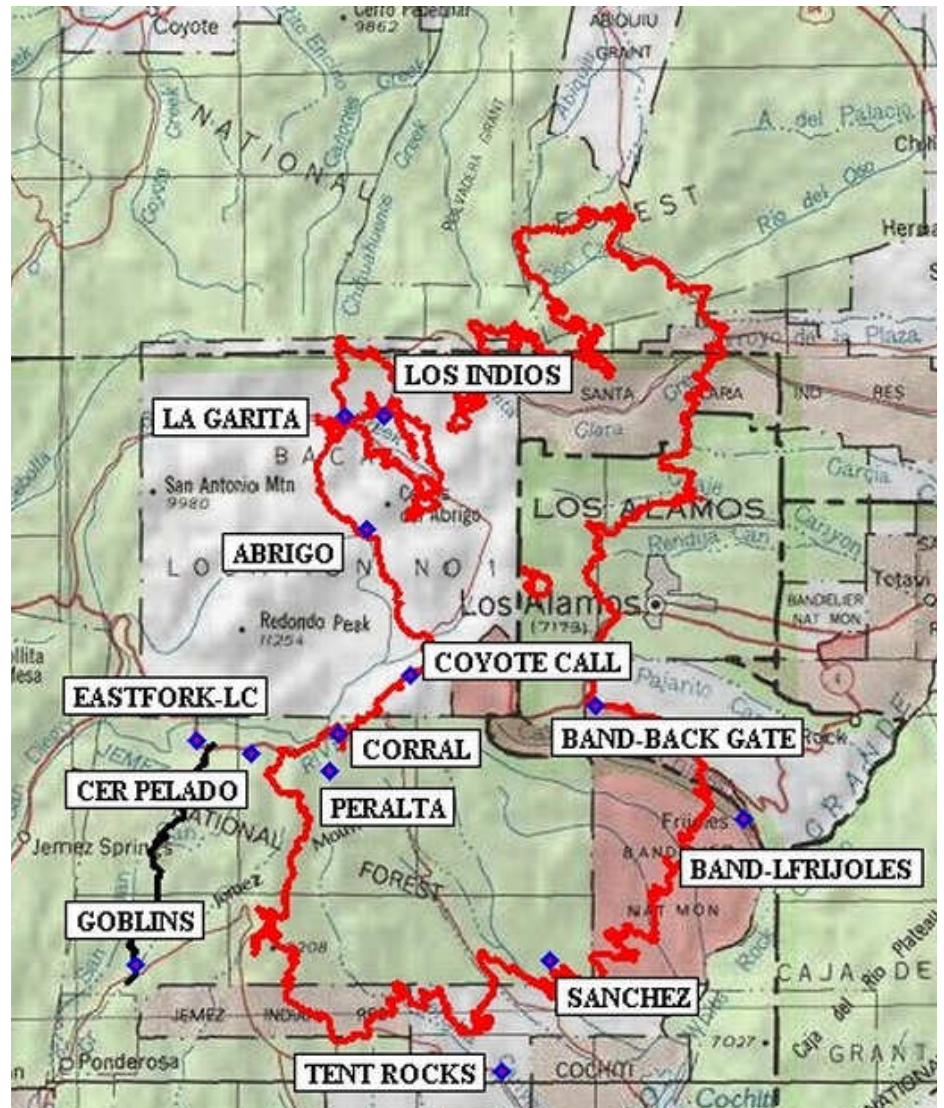

Las Conchas Fire Closure Map

Las Conchas Fire Perimeter/Trailheads Map
(black line is FR-10)